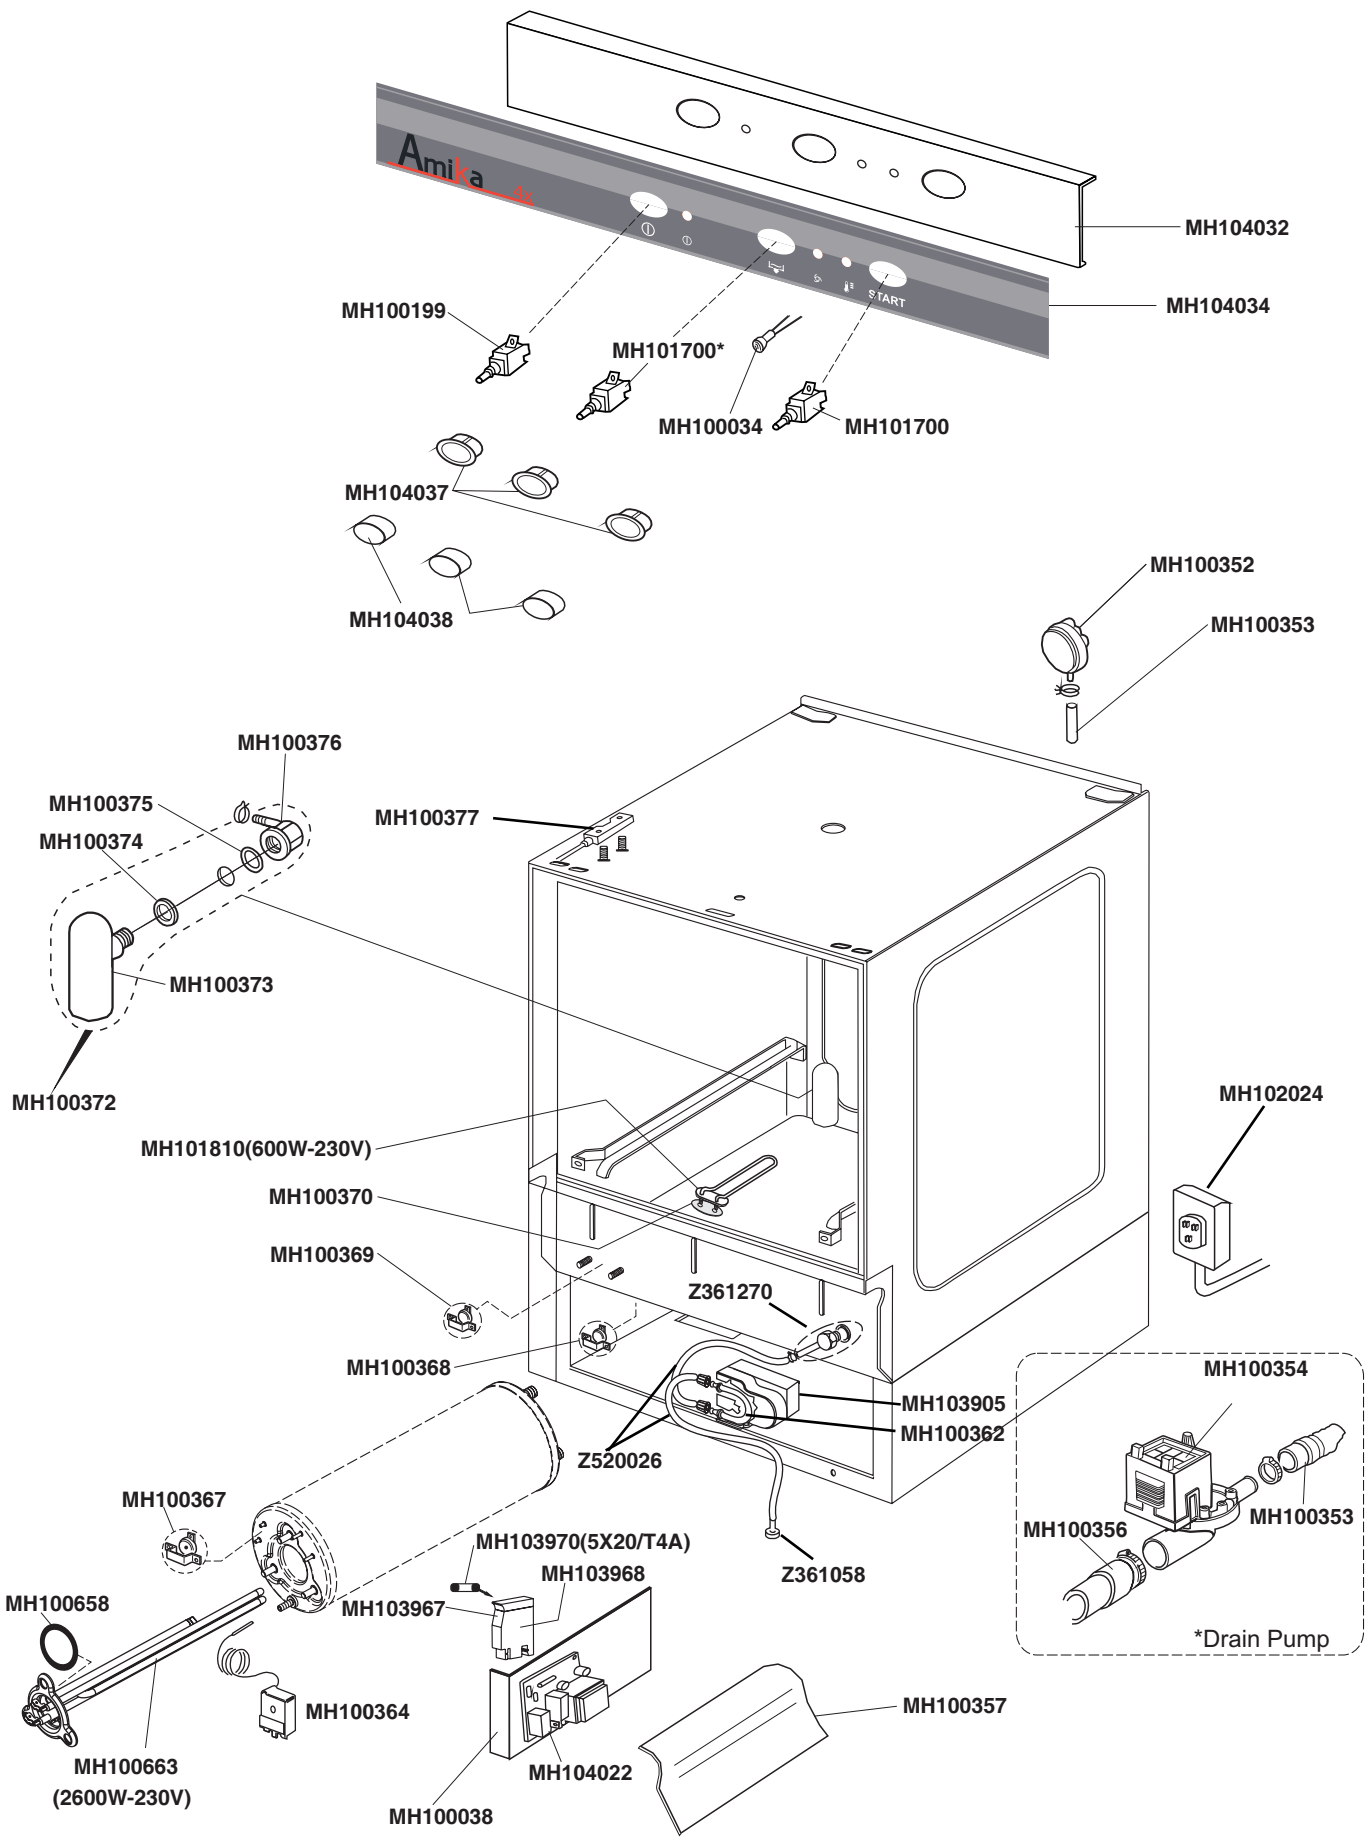

# Halcyon Amika 4X

**Parts Drawings**

All spares available from

**The Engine Shed  
Top Station Road  
Brackley  
Tel 0845 1308060  
Fax 01280 845345**

CURRENT 12/2008

\*Optional